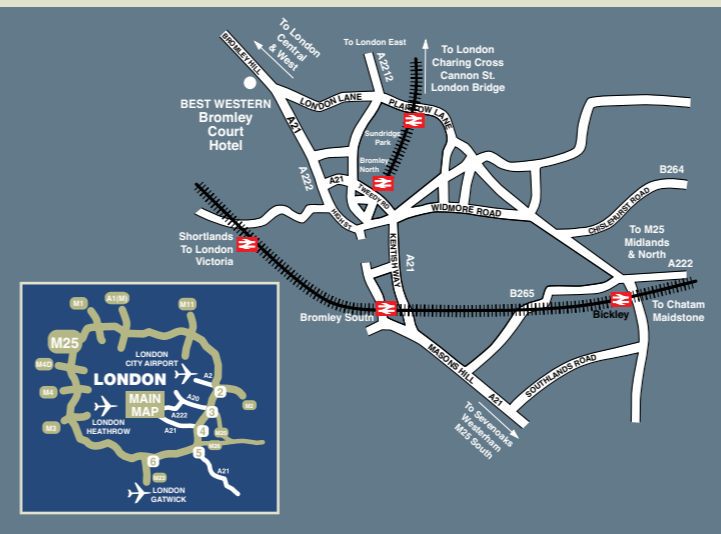

The hotel is just off the A21, 10 miles from the centre of London and 9 miles from the M25 junction 4. Heathrow and Gatwick airports are 30 and 35 miles away. Bromley has two railway stations - Bromley South to Victoria and Bromley North to Charing Cross, O2 Arena - 8 miles, Croydon - 6 miles, Bexley - 10 miles and Dartford - 12 miles.